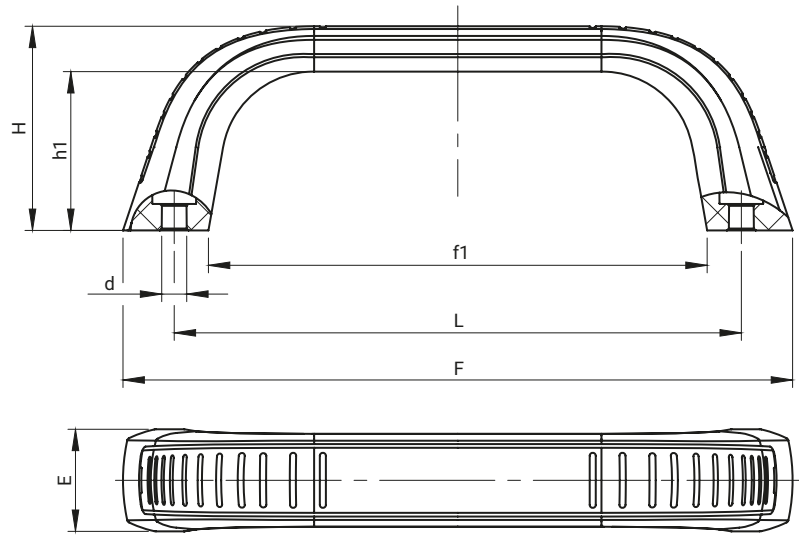

MOUNTING SCREW

HANDLE CAT. NO	
4.439.001	
*DIN 7984 M6	
*DIN 912 M6	
*DIN 913 M6	

* not included in the scope of delivery

CAT. NUMBER	L	F	f1	H	h1	d	E	COMPONENTS	MATERIAL
4.439.001	150	177	132	54	42	6,5	27	Handle	Polyamide PA6 GF30 RAL 9005

Note: handle colors on request

How to order:

Catalogue number

Plug color

PLUG COLORS [C]	
01	black
02	blue
03	red
04	green
05	yellow
06	grey

MOUNTING SCREW

HANDLE CAT. NO		HANDLE CAT. NO	
4.449.001		4.449.002	
*DIN 7984 M6		*DIN 7984 M8	
*DIN 912 M6		*DIN 912 M8	

* not included in the scope of delivery

CAT. NUMBER	L	L1	F	f1	H	h1	h2	d	d1	E	B	MATERIAL	FINISH [C]
													RAL 9005
4.449.001	117	115	134	90	42	8,5	15	7,5	12	26	7,5	PA6 GF30	07
4.449.002	114	-	135	91				9,5	15				