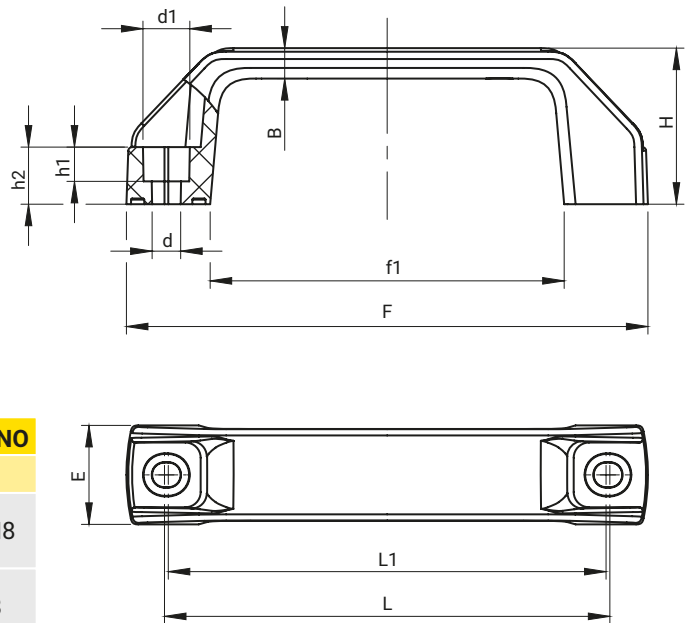

MOUNTING SCREW

HANDLE CAT. NO	
4.439.001	
*DIN 7984 M6	
*DIN 912 M6	
*DIN 913 M6	

* not included in the scope of delivery

CAT. NUMBER	L	F	f1	H	h1	d	E	COMPONENTS	MATERIAL
4.439.001	150	177	132	54	42	6,5	27	Handle	Polyamide PA6 GF30 RAL 9005

Note: handle colors on request

How to order:

Catalogue number

Plug color

PLUG COLORS [C]	
01	black
02	blue
03	red
04	green
05	yellow
06	grey

MOUNTING SCREW

HANDLE CAT. NO		HANDLE CAT. NO	
4.449.001		4.449.002	
*DIN 7984 M6		*DIN 7984 M8	
*DIN 912 M6		*DIN 912 M8	

* not included in the scope of delivery

CAT. NUMBER	L	L1	F	f1	H	h1	h2	d	d1	E	B	MATERIAL	FINISH [C]
													RAL 9005
4.449.001	117	115	134	90	42	8,5	15	7,5	12	26	7,5	PA6 GF30	07
4.449.002	114	-	135	91				9,5	15				