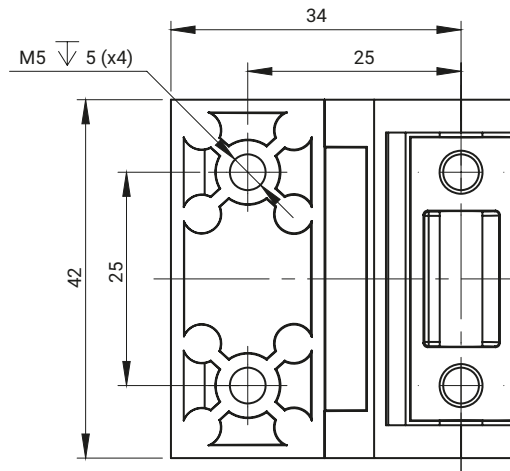

NEW

CATALOGUE NO.	COMPONENTS	MATERIAL	FINISH [C]	
			RAL9005	Chrome
3.580.001	Holder, Base	ZAMAK 5	04	08
	Pin	Stainless steel	-	-

How to order :

Catalogue number

Finish[C]