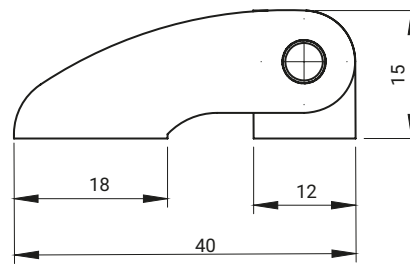

NEW

CATALOGUE NO.	COMPONENTS	MATERIAL	FINISH [C]	
			RAL9005	Chrome
3.580.001	Holder, Base	ZAMAK 5	04	08
	Pin	Stainless steel	-	-

How to order :

Catalogue number

Finish[C]