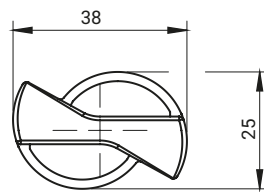

Butterfly knobs for M22-3 lock

Type M11/M12

Type M11/M12

Type M2

Type M2

Type M3

Type M3

M11, M12, M2 and M3 butterfly knobs are compatible with M22-3 lock - page 2A-9