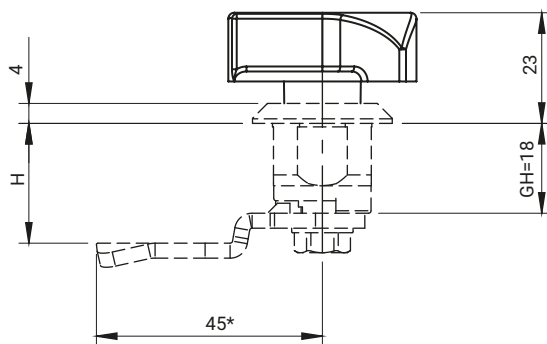

Butterfly knobs for M22-3 lock

Type M11/M12

Type M11/M12

Type M2

Type M2

Type M3

Type M3

M11, M12, M2 and M3 butterfly knobs are compatible with M22-3 lock - page 2A-9