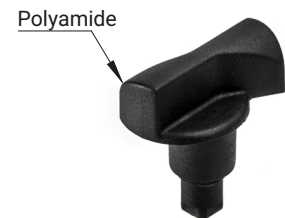

Butterfly knobs for M22-3 lock

Type M11/M12

Type M11/M12

Type M2

Type M2

Type M3

Type M3

M11, M12, M2 and M3 butterfly knobs are compatible with M22-3 lock - page 2A-9

TYPE	MATERIAL		KNOB FINISH [D]	
	Insert	Knob	RAL 9005	RAL 7035
M11		Polyamide	07	08
M12	Stainless steel	Polyamide		
M2	Polyamide	Polyamide		
M3		Polyamide		