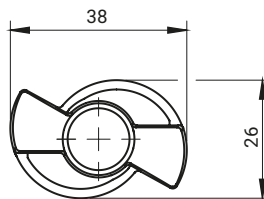

Butterfly knobs for M22-3 lock

Type M11/M12

Type M11/M12

Type M2

Type M2

Type M3

Type M3

M11, M12, M2 and M3 butterfly knobs are compatible with M22-3 lock - page 2A-9