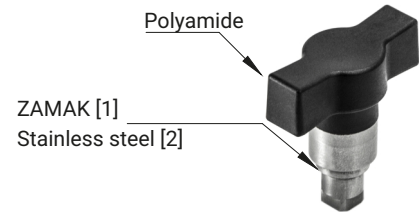

Butterfly knobs for M22-3 lock

Type M11/M12

Type M11/M12

Type M2

Type M2

Type M3

Type M3

M11, M12, M2 and M3 butterfly knobs are compatible with M22-3 lock - page 2A-9

TYPE	MATERIAL		KNOB FINISH [D]	
	Insert	Knob	RAL 9005	RAL 7035
M11		Polyamide	07	08
M12	Stainless steel	Polyamide		
M2	Polyamide	Polyamide		
M3		Polyamide		