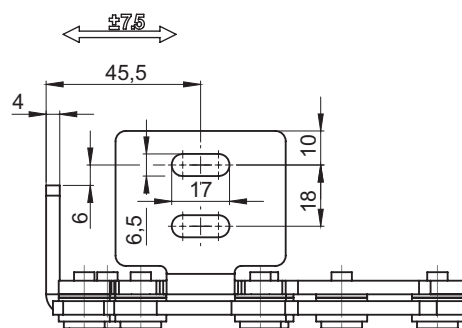

Left hinge
3.ST300.002SN

Right hinge
3.ST300.001SN

A hinge in the closed position

A hinge in the open position

CATALOGUE NO.	VERSION	MATERIAL
3.ST300.001SN	Right	Stainless steel
3.ST300.002SN	Left	