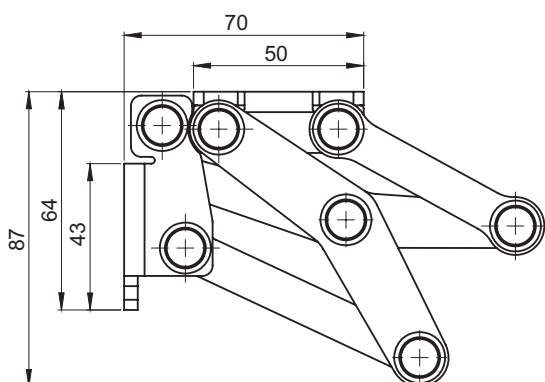

Left hinge
3.ST300.002SN

Right hinge
3.ST300.001SN

A hinge in the closed position

A hinge in the open position

CATALOGUE NO.	VERSION	MATERIAL
3.ST300.001SN	Right	Stainless steel
3.ST300.002SN	Left	