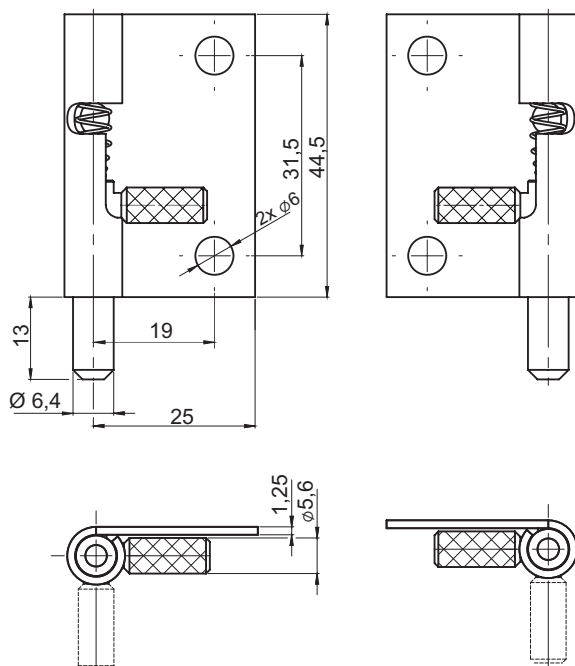

Left hinge  
3.ST79.002

Right hinge  
3.ST79.001

stainless steel

CATALOGUE NO.	VERSION	COMPONENTS	MATERIAL
3.ST79.001SN	Right	Holder, Pin	Stainless steel
3.ST79.002SN	Left	Holder, Pin	

Left hinge  
3.ST104.006.002

Right hinge  
3.ST104.006.001

stainless steel x

CATALOGUE NO.	VERSION	COMPONENTS	MATERIAL
3.ST104.006.001SN	Right	Holder, Pin	Stainless steel
3.ST104.006.002SN	Left		