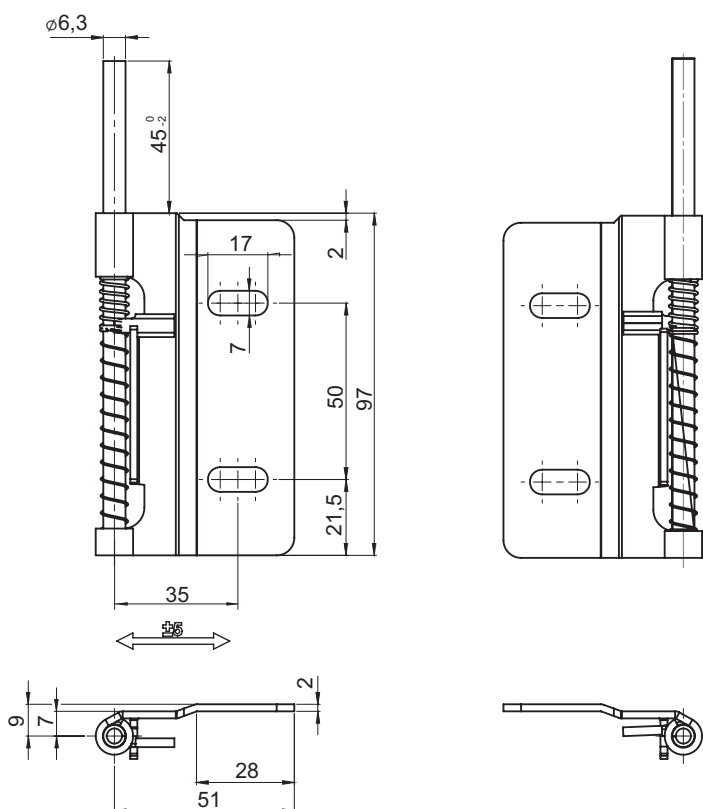

Left hinge  
3.ST79.002

Right hinge  
3.ST79.001

stainless steel

CATALOGUE NO.	VERSION	COMPONENTS	MATERIAL
3.ST79.001SN	Right	Holder, Pin	Stainless steel
3.ST79.002SN	Left	Holder, Pin	

Left hinge  
3.ST104.006.002

Right hinge  
3.ST104.006.001

stainless steel x

CATALOGUE NO.	VERSION	COMPONENTS	MATERIAL
3.ST104.006.001SN	Right	Holder, Pin	Stainless steel
3.ST104.006.002SN	Left		