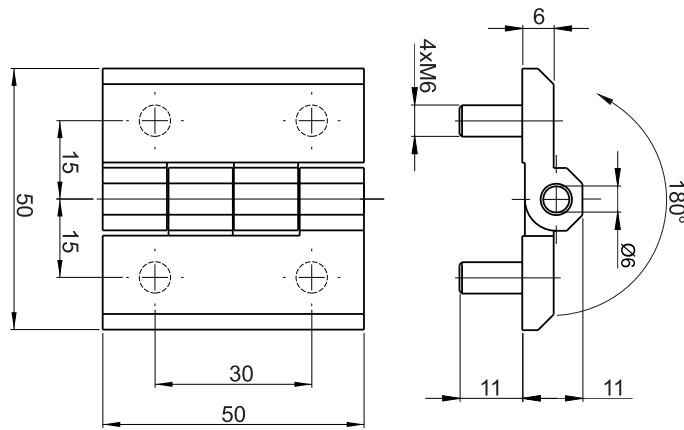

CATALOGUE NUMBER	COMPONENTS	MATERIAL	FINISH [C]		
			Chrome	RAL9005	RAL7035
3.ZN65.001	Holder, Base	ZAMAK 5 *	01	04	05

CATALOGUE NUMBER	COMPONENTS	MATERIAL	FINISH [C]		
			Chrome	RAL9005	RAL7035
3.ZN65.002	Holder, Base	ZAMAK 5*	01	04	05
	Screw	Steel zinc plated*			

CATALOGUE NUMBER	COMPONENTS	MATERIAL	FINISH [C]		
			Chrome	RAL9005	RAL7035
3.ZN65.003	Holder, Base	ZAMAK 5*	01	04	05
	Screw	Steel zinc plated*			

How to order:

Catalogue number
Finish

3.ZN65.001 — C