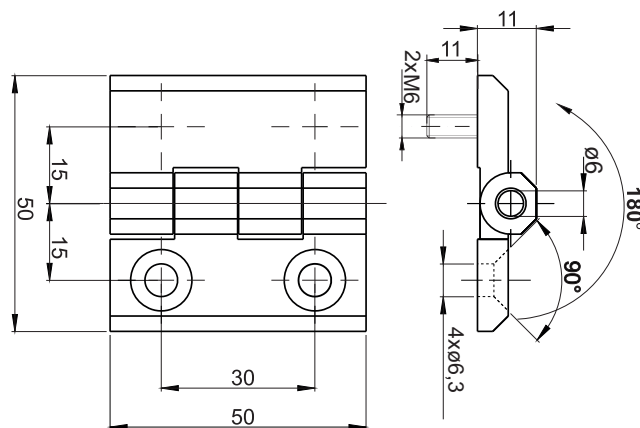

CATALOGUE NUMBER	COMPONENTS	MATERIAL	FINISH [C]		
			Chrome	RAL9005	RAL7035
3.ZN65.001	Holder, Base	ZAMAK 5 *	01	04	05

CATALOGUE NUMBER	COMPONENTS	MATERIAL	FINISH [C]		
			Chrome	RAL9005	RAL7035
3.ZN65.002	Holder, Base	ZAMAK 5*	01	04	05
	Screw	Steel zinc plated*			

CATALOGUE NUMBER	COMPONENTS	MATERIAL	FINISH [C]		
			Chrome	RAL9005	RAL7035
3.ZN65.003	Holder, Base	ZAMAK 5*	01	04	05
	Screw	Steel zinc plated*			

How to order:

Catalogue number
Finish

3.ZN65.001 — C