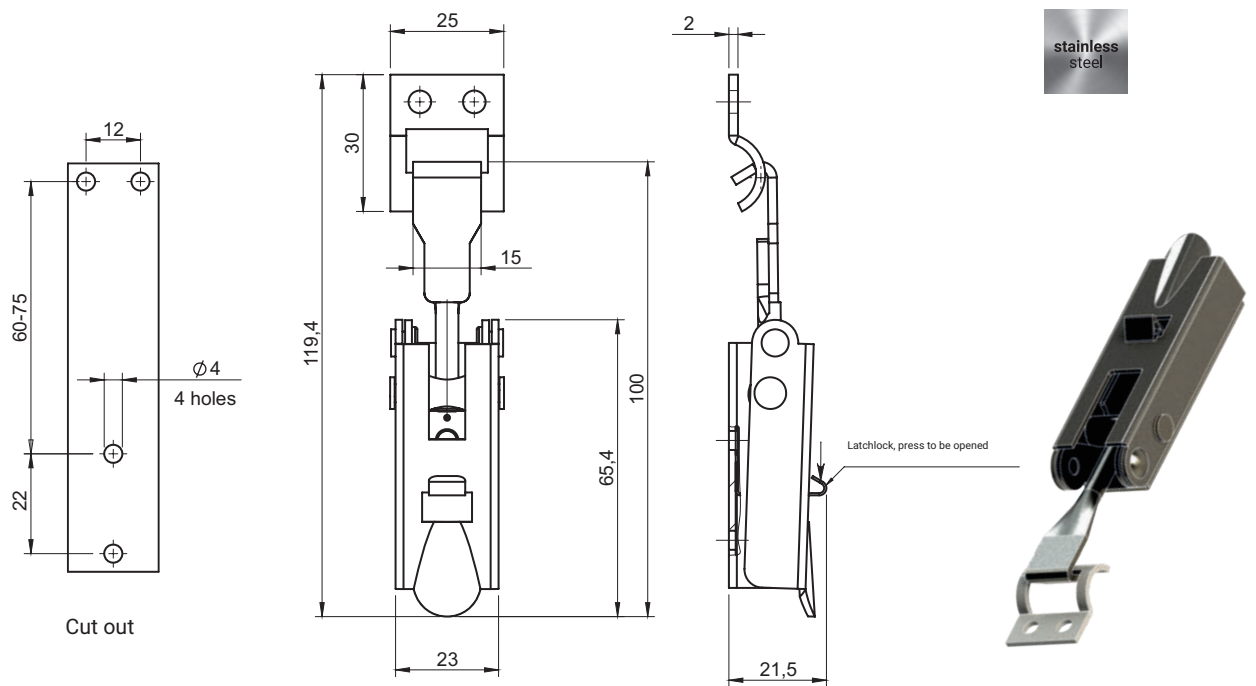

Latch supplied with a catch

CATALOGUE NUMBER	MATERIAL
3.ST208.001	Steel zinc plated
3.ST208.001SN	Stainless steel

Latch supplied with a catch

CATALOGUE NUMBER	MATERIAL
3.ST210.001	Steel zinc plated
3.ST210.001SN	Stainless steel