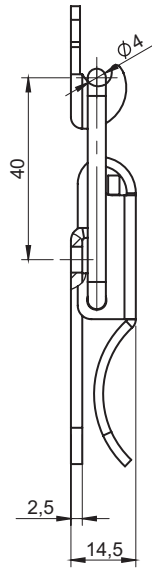

stainless steel

Cut out

Latch supplied with a catch

CATALOGUE NO.	MATERIAL
3.ST264.001	Stainless steel

stainless steel

Cut out

CATALOGUE NO.	DETAIL	MATERIAL
3.ST265.001SN	Latch secured with a padlock	Stainless steel