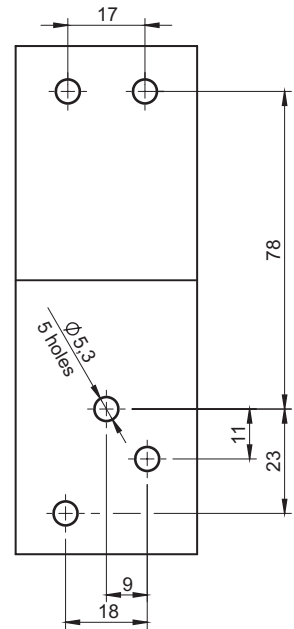

stainless steel

Cut out

Latch supplied with a catch

CATALOGUE NO.	MATERIAL
3.ST264.001	Stainless steel

stainless steel

Cut out

CATALOGUE NO.	DETAIL	MATERIAL
3.ST265.001SN	Latch secured with a padlock	Stainless steel