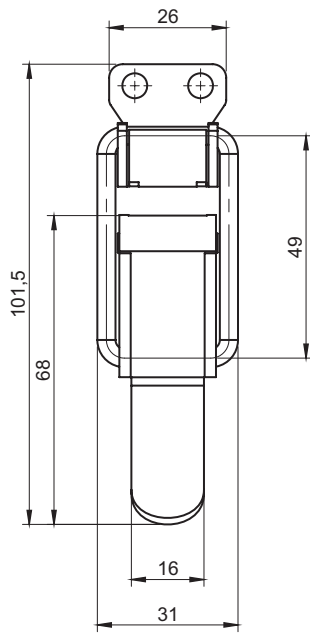

stainless steel

Cut out

Latch supplied with a catch

CATALOGUE NO.	MATERIAL
3.ST264.001	Stainless steel

stainless steel

Cut out

CATALOGUE NO.	DETAIL	MATERIAL
3.ST265.001SN	Latch secured with a padlock	Stainless steel