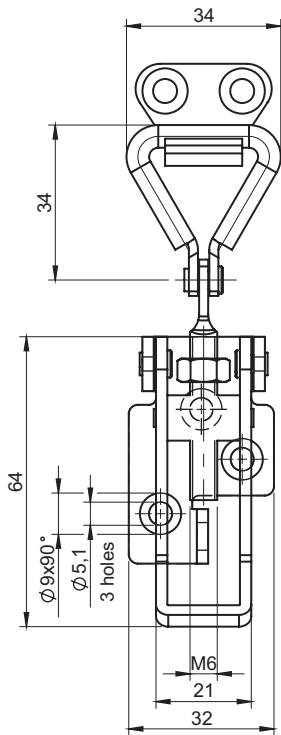

stainless steel

Cut out

Latch supplied with a catch

CATALOGUE NO.	MATERIAL
3.ST264.001	Stainless steel

stainless steel

Cut out

CATALOGUE NO.	DETAIL	MATERIAL
3.ST265.001SN	Latch secured with a padlock	Stainless steel