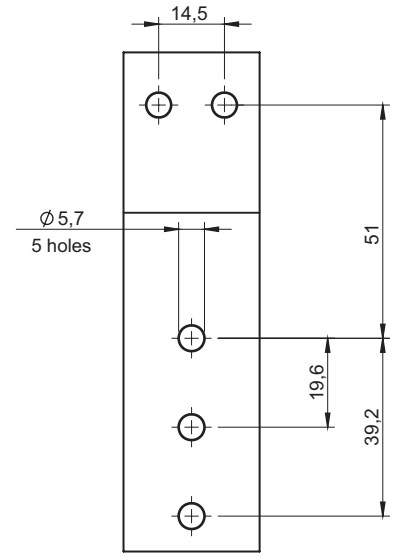

stainless steel

Cut out

Latch supplied with a catch

CATALOGUE NO.	MATERIAL
3.ST264.001	Stainless steel

stainless steel

Cut out

CATALOGUE NO.	DETAIL	MATERIAL
3.ST265.001SN	Latch secured with a padlock	Stainless steel