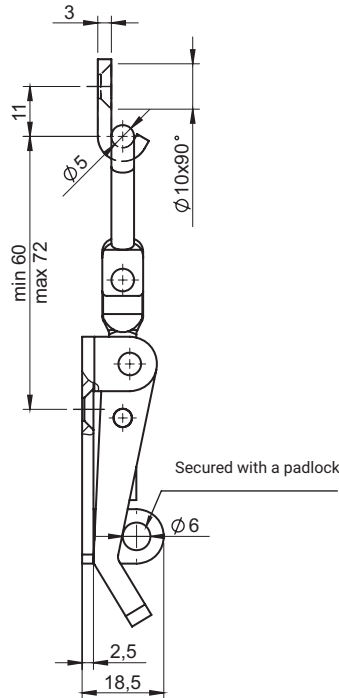

stainless steel

Cut out

Latch supplied with a catch

CATALOGUE NO.	MATERIAL
3.ST264.001	Stainless steel

stainless steel

Cut out

CATALOGUE NO.	DETAIL	MATERIAL
3.ST265.001SN	Latch secured with a padlock	Stainless steel