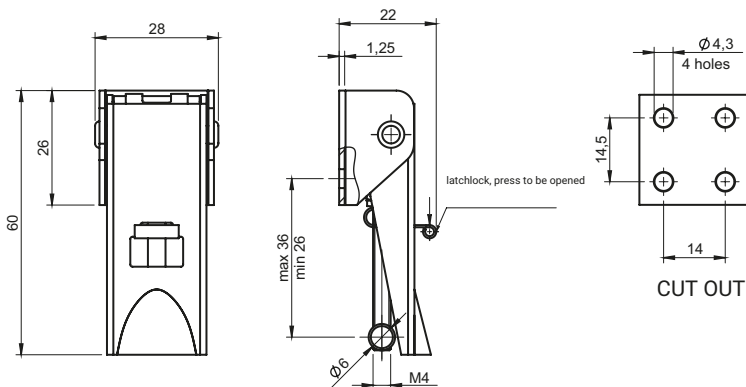

stainless steel

Preferred catch:
 - 3.ST201UN.001 (2B-1)
 - 3.ST201UN.001SN (2B-1)
 Catch ordered separately

| CATALOGUE NUMBER | MATERIAL |
|------------------|-------------------|
| 3.ST201.001 | Steel zinc plated |
| 3.ST201.001SN | Stainless steel |

| CATALOGUE NUMBER | MATERIAL |
|------------------|-------------------|
| 3.ST201UN.001 | Steel zinc plated |
| 3.ST201UN.001SN* | Stainless steel |

stainless steel

3.ST202.002

3.ST202.001

Preferred catch:
 - 3.ST200.002 (2B-1)
 - 3.ST200.002SN (2B-1)
 Catch ordered separately