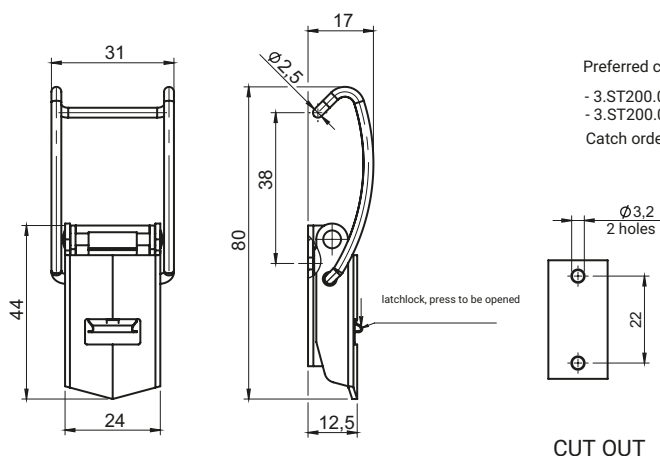

stainless steel

Preferred catch:
 - 3.ST201UN.001 (2B-1)
 - 3.ST201UN.001SN (2B-1)
 Catch ordered separately

| CATALOGUE NUMBER | MATERIAL |
|------------------|-------------------|
| 3.ST201.001 | Steel zinc plated |
| 3.ST201.001SN | Stainless steel |

| CATALOGUE NUMBER | MATERIAL |
|------------------|-------------------|
| 3.ST201UN.001 | Steel zinc plated |
| 3.ST201UN.001SN* | Stainless steel |

stainless steel

3.ST202.002

3.ST202.001

Preferred catch:
 - 3.ST200.002 (2B-1)
 - 3.ST200.002SN (2B-1)
 Catch ordered separately