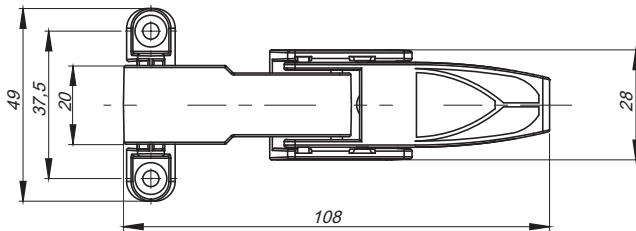

Mounting hole

CATALOGUE NUMBER	MATERIAL	FINISH [C]	
		4.490.001	Plastic - elastomer

Mounting hole

CATALOGUE NUMBER	MATERIAL	FINISH [C]	
		4.491.001	PP
		07	08

How to order :

Catalogue number
Finish

4.491.001 - C