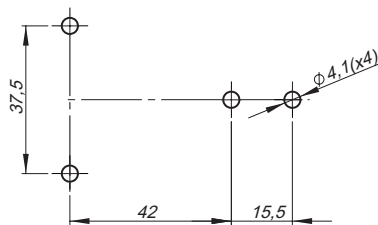

Mounting hole

CATALOGUE NUMBER	MATERIAL	FINISH [C]	
		4.490.001	Plastic - elastomer

Mounting hole

CATALOGUE NUMBER	MATERIAL	FINISH [C]	
		4.491.001	PP
		07	08

How to order :

Catalogue number
Finish

4.491.001 - C