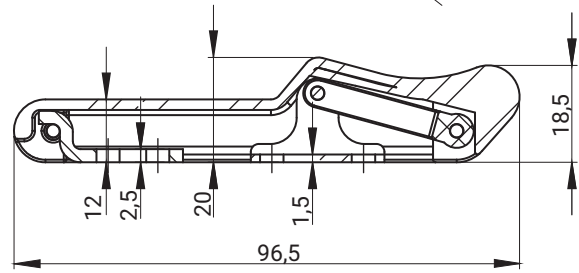

Mounting hole

CATALOGUE NUMBER	MATERIAL	FINISH [C]	
		4.490.001	Plastic - elastomer

Mounting hole

CATALOGUE NUMBER	MATERIAL	FINISH [C]	
		4.491.001	PP
		07	08

How to order :

Catalogue number
Finish

4.491.001 - C