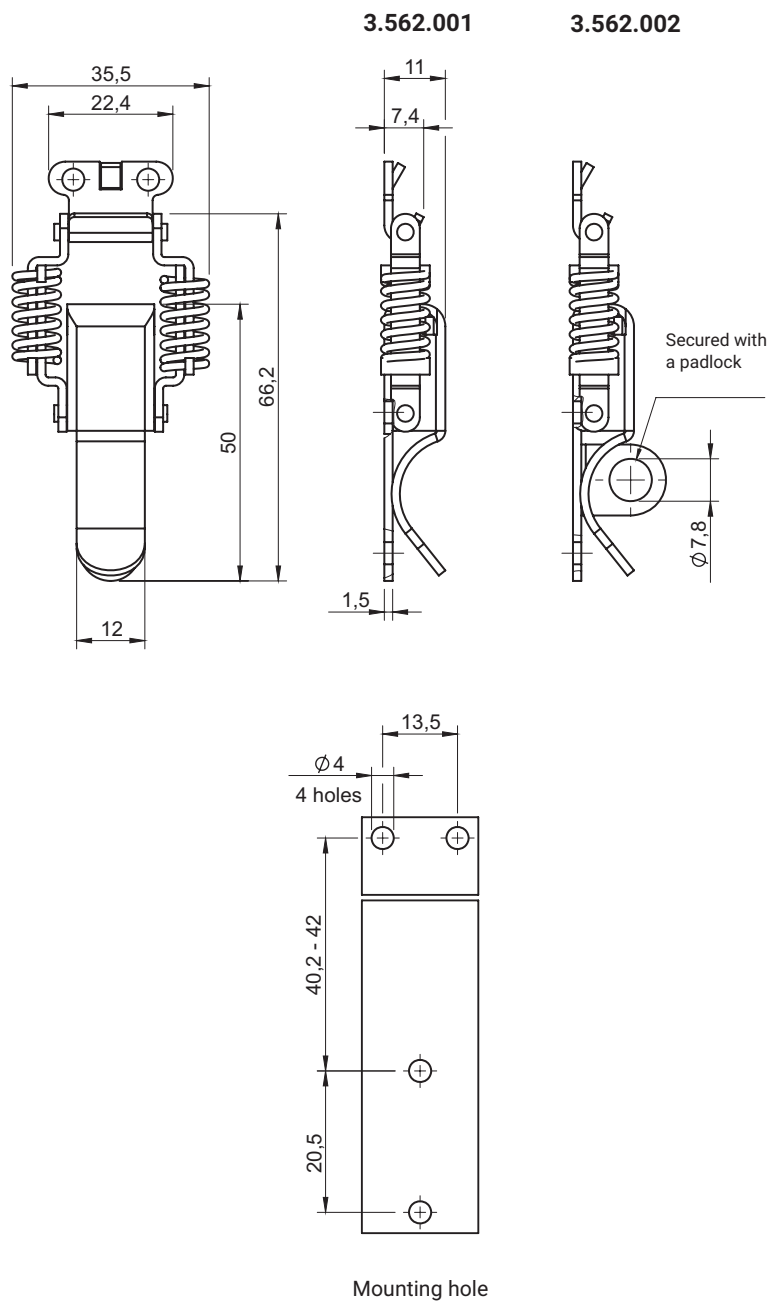

stainless steel

Latch supplied with a catch

CATALOGUE NUMBER	MATERIAL
3.562.001	Stainless steel
3.562.002	Stainless steel