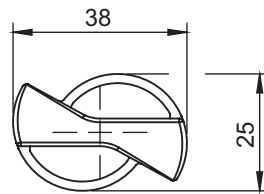

Butterfly knobs for M22-3 lock

Type M11/M12

Type M11/M12

Type M2

Type M2

Type M3

Type M3

M11, M12, M2 and M3 butterfly knobs are compatible with M22-3 lock - page 2A-9