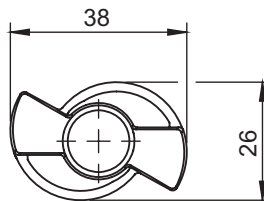

Butterfly knobs for M22-3 lock

Type M11/M12

Type M11/M12

Type M2

Type M2

Type M3

Type M3

M11, M12, M2 and M3 butterfly knobs are compatible with M22-3 lock - page 2A-9