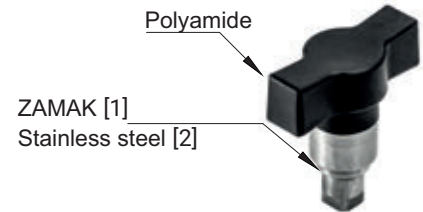

Butterfly knobs for M22-3 lock

Type M11/M12

Type M11/M12

Type M2

Type M2

Type M3

Type M3

M11, M12, M2 and M3 butterfly knobs are compatible with M22-3 lock - page 2A-9

TYPE	Material		Knob finish [D]	
	Insert	Knob	RAL 9005	RAL 7035
M11	ZAMAK	Polyamide	07	08
M12	Stainless steel	Polyamide		
M2	Polyamide	Polyamide		
M3	ZAMAK	Polyamide		