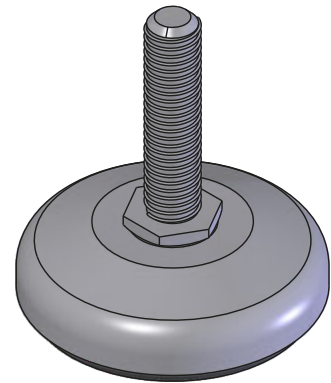

ADJUSTABLE FEET

- 4.431.001
- 4.431.002
- 4.431.003
- 4.431.004

CAT. NUMBER	DIMENSION		NAME	MATERIAL
	M	L		
4.431.001	10	45	Adjustable foot	Steel zinc plated, Rubber
4.431.001SN	10	45	Adjustable foot	Stainless steel, Rubber
4.431.002	12	45	Adjustable foot	Steel zinc plated, Rubber
4.431.002SN	12	45	Adjustable foot	Stainless steel, Rubber
4.431.003	10	100	Adjustable foot	Steel zinc plated, Rubber
4.431.003SN	10	100	Adjustable foot	Stainless steel, Rubber
4.431.004	12	100	Adjustable foot	Steel zinc plated, Rubber
4.431.004SN	12	100	Adjustable foot	Stainless steel, Rubber
4.431.005	10	150	Adjustable foot	Steel zinc plated, Rubber
4.431.005SN	10	150	Adjustable foot	Stainless steel, Rubber
4.431.006	12	150	Adjustable foot	Steel zinc plated, Rubber
4.431.006SN	12	150	Adjustable foot	Stainless steel, Rubber