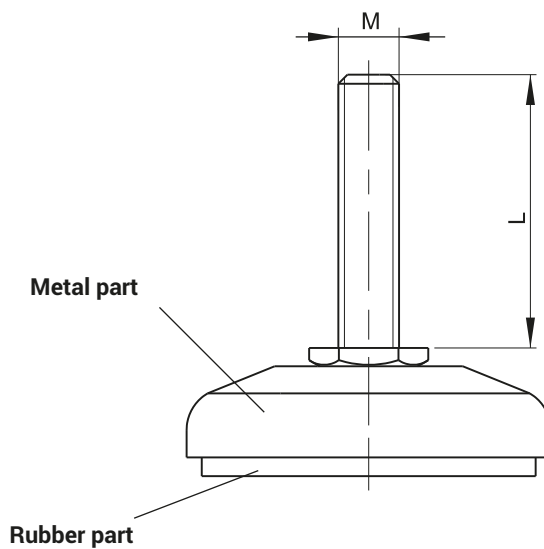

ADJUSTABLE FEET

- 4.431.001
- 4.431.002
- 4.431.003
- 4.431.004

CAT. NUMBER	DIMENSION		NAME	MATERIAL
	M	L		
4.431.001	10	45	Adjustable foot	Steel zinc plated, Rubber
4.431.001SN	10	45	Adjustable foot	Stainless steel, Rubber
4.431.002	12	45	Adjustable foot	Steel zinc plated, Rubber
4.431.002SN	12	45	Adjustable foot	Stainless steel, Rubber
4.431.003	10	100	Adjustable foot	Steel zinc plated, Rubber
4.431.003SN	10	100	Adjustable foot	Stainless steel, Rubber
4.431.004	12	100	Adjustable foot	Steel zinc plated, Rubber
4.431.004SN	12	100	Adjustable foot	Stainless steel, Rubber
4.431.005	10	150	Adjustable foot	Steel zinc plated, Rubber
4.431.005SN	10	150	Adjustable foot	Stainless steel, Rubber
4.431.006	12	150	Adjustable foot	Steel zinc plated, Rubber
4.431.006SN	12	150	Adjustable foot	Stainless steel, Rubber