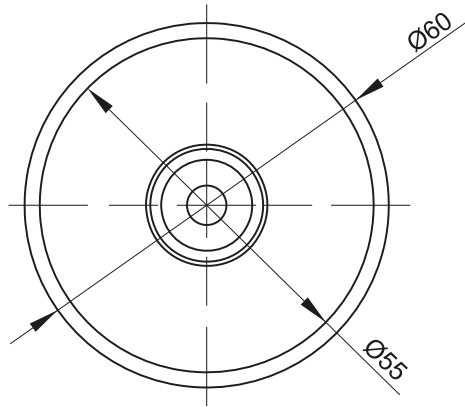

ADJUSTABLE FEET

- 4.431.001
- 4.431.002
- 4.431.003
- 4.431.004

CAT. NUMBER	DIMENSION		NAME	MATERIAL
	M	L		
4.431.001	10	45	Adjustable foot	Steel zinc plated, Rubber
4.431.001SN	10	45	Adjustable foot	Stainless steel, Rubber
4.431.002	12	45	Adjustable foot	Steel zinc plated, Rubber
4.431.002SN	12	45	Adjustable foot	Stainless steel, Rubber
4.431.003	10	100	Adjustable foot	Steel zinc plated, Rubber
4.431.003SN	10	100	Adjustable foot	Stainless steel, Rubber
4.431.004	12	100	Adjustable foot	Steel zinc plated, Rubber
4.431.004SN	12	100	Adjustable foot	Stainless steel, Rubber
4.431.005	10	150	Adjustable foot	Steel zinc plated, Rubber
4.431.005SN	10	150	Adjustable foot	Stainless steel, Rubber
4.431.006	12	150	Adjustable foot	Steel zinc plated, Rubber
4.431.006SN	12	150	Adjustable foot	Stainless steel, Rubber