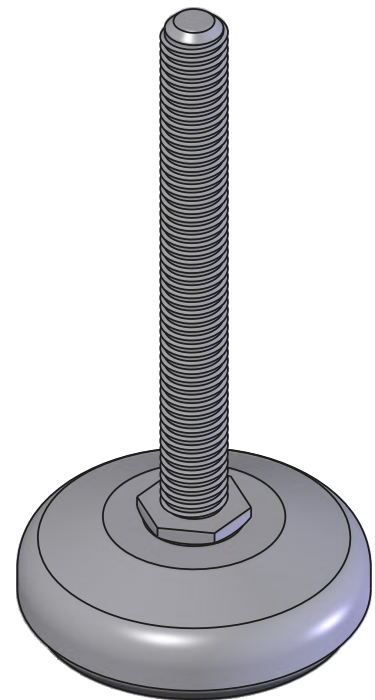

ADJUSTABLE FEET

- 4.431.001
- 4.431.002
- 4.431.003
- 4.431.004

CAT. NUMBER	DIMENSION		NAME	MATERIAL
	M	L		
4.431.001	10	45	Adjustable foot	Steel zinc plated, Rubber
4.431.001SN	10	45	Adjustable foot	Stainless steel, Rubber
4.431.002	12	45	Adjustable foot	Steel zinc plated, Rubber
4.431.002SN	12	45	Adjustable foot	Stainless steel, Rubber
4.431.003	10	100	Adjustable foot	Steel zinc plated, Rubber
4.431.003SN	10	100	Adjustable foot	Stainless steel, Rubber
4.431.004	12	100	Adjustable foot	Steel zinc plated, Rubber
4.431.004SN	12	100	Adjustable foot	Stainless steel, Rubber
4.431.005	10	150	Adjustable foot	Steel zinc plated, Rubber
4.431.005SN	10	150	Adjustable foot	Stainless steel, Rubber
4.431.006	12	150	Adjustable foot	Steel zinc plated, Rubber
4.431.006SN	12	150	Adjustable foot	Stainless steel, Rubber