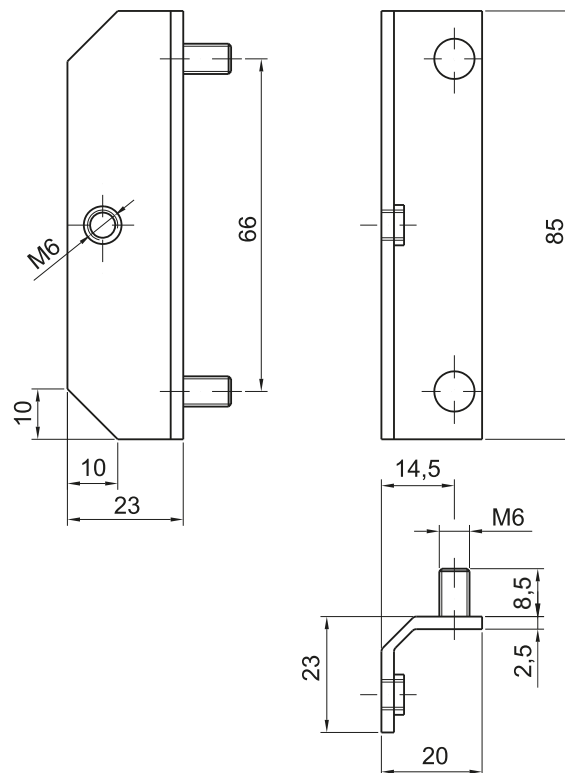

CAT. NUMBER	NAME	MATERIAL
4.412.001	Masking plate bracket	Steel zinc plated

CAT. NUMBER	NAME	MATERIAL
4.413.001	Holder	Steel zinc plated