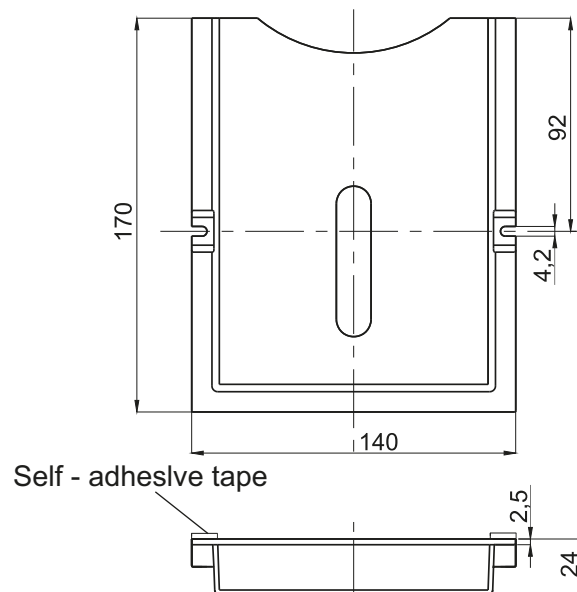

Pocket A4 4.420.001

CATALOGUE NUMBER	NAME	MATERIAL	FINISH [C]
			RAL 7035
4.420.001	Document pocket A4	ABS	08

Pocket A6 4.420.002

CATALOGUE NUMBER	NAME	MATERIAL	FINISH [C]
			RAL 7035
4.420.002	Document pocket A6	ABS	08