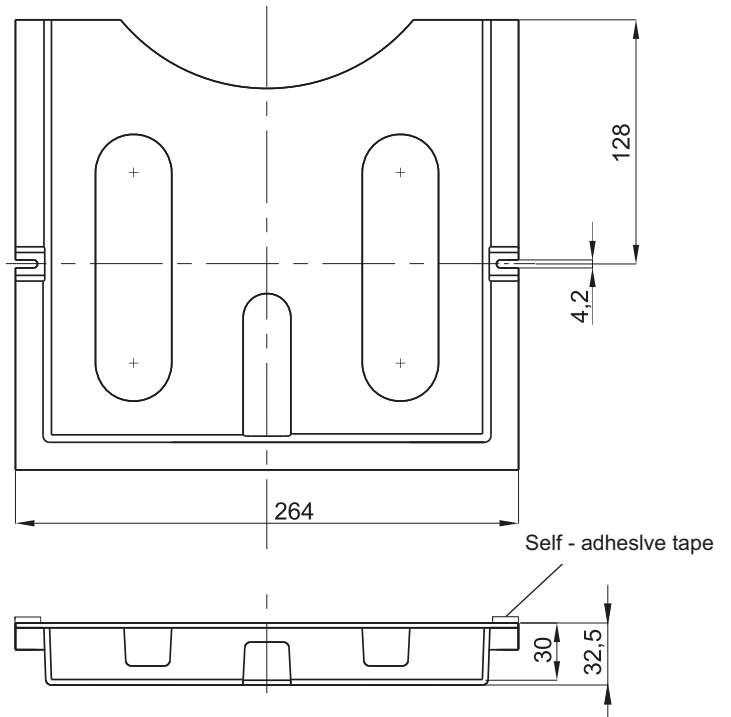

Pocket A4 4.420.001

CATALOGUE NUMBER	NAME	MATERIAL	FINISH [C]
			RAL 7035
4.420.001	Document pocket A4	ABS	08

Pocket A6 4.420.002

CATALOGUE NUMBER	NAME	MATERIAL	FINISH [C]
			RAL 7035
4.420.002	Document pocket A6	ABS	08